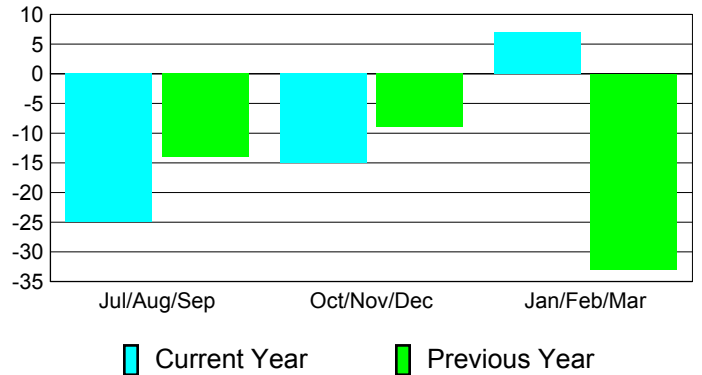

Membership Results
2010-2011

Membership
2009-2010

Month	Net Memb Goal	Actual New Memb	Actual Dropped Memb	Gain/Loss of Memb	Gain/Loss of Memb
Jul/Aug/Sep	25	8	-33	-25	-14
Oct/Nov/Dec	25	22	-37	-15	-9
Jan/Feb/Mar	25	78	-71	7	-33
Totals	75	108	-141	-33	-56

Membership Results 2010-2011

Goal, New, Dropped, Gain/Loss

Comparison of Membership Gain/Loss

Current Year Compared to the Previous Year

Gender Comparison 2010-2011

Jul/Aug/Sep

Oct/Nov/Dec

Jan/Feb/Mar