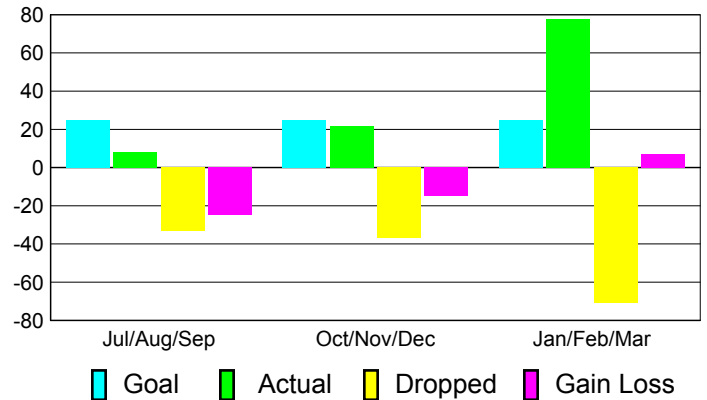

Membership Results 2010-2011

Goal, New, Dropped, Gain/Loss

Comparison of Membership Gain/Loss

Current Year Compared to the Previous Year