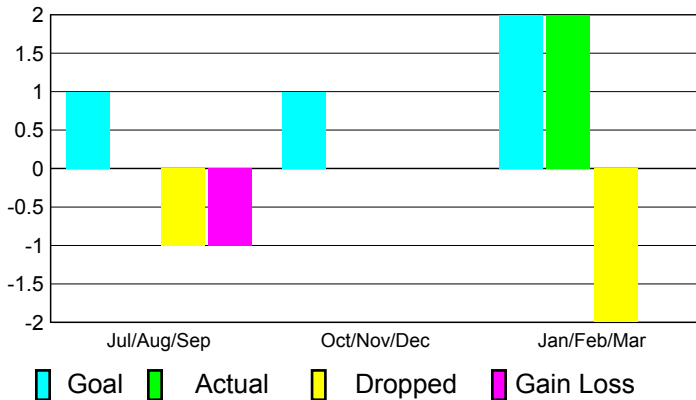

2010-2011 GMT Reports for District (or Undistricted) **District 51 C**

GMT: **Doctor CARLOS E JUSTINIAN** Location: **PUERTO RICO**

GMT CA: **3**

CLUBS

Club Results
2010-2011

Clubs
2009-2010

Month	New Club Goal	Actual New Clubs	Actual Dropped Clubs	Gain/Loss of Clubs	Gain/Loss of Clubs
Jul/Aug/Sep	1	0	-1	-1	0
Oct/Nov/Dec	1	0	0	0	0
Jan/Feb/Mar	2	2	-2	0	0
Totals	4	2	-3	-1	0

Club Results 2010-2011

Goal, New, Dropped, Gain/Loss

Comparison of Club Gain/Loss

Current Year Compared to the Previous Year

YTD Status Quo Clubs 2010-2011

Status Quo Clubs Compared to Status Quo Members

MEMBERSHIP